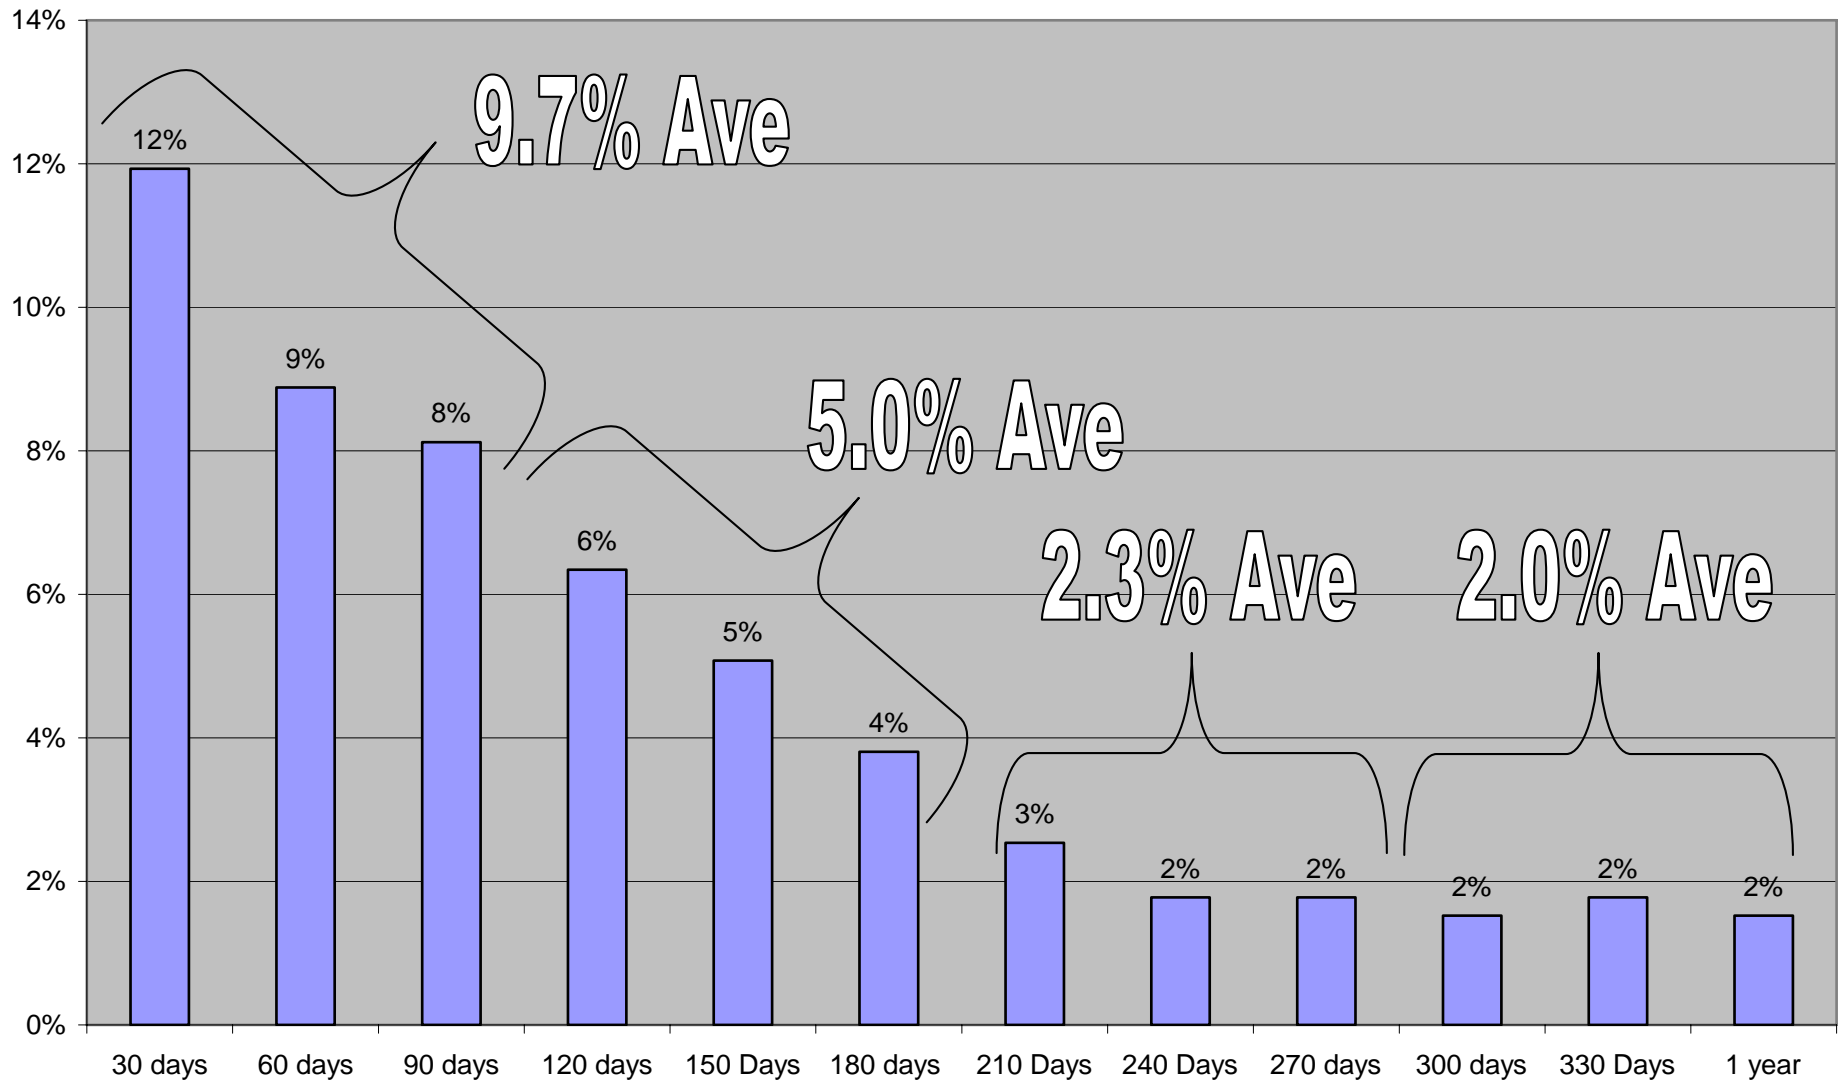

% Hired who Termed (by month)

Hired January 1, 2005 to September 30, 2006

Source: 394 new hires 1/1/5-9/30/7. Catholic Community Services